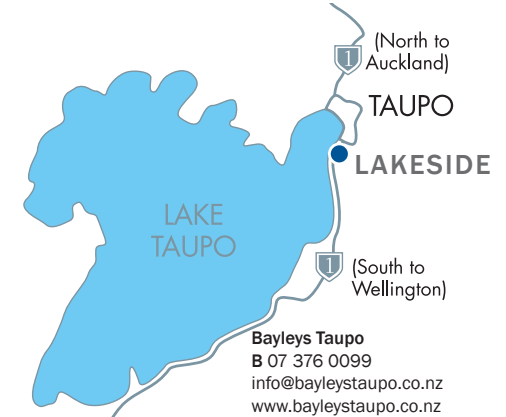

SITE PLAN

LOCALITY MAP

LOCATION MAP

Bayleys Taupo  
 B 07 376 0099  
 info@bayleystaupo.co.nz  
 www.bayleystaupo.co.nz